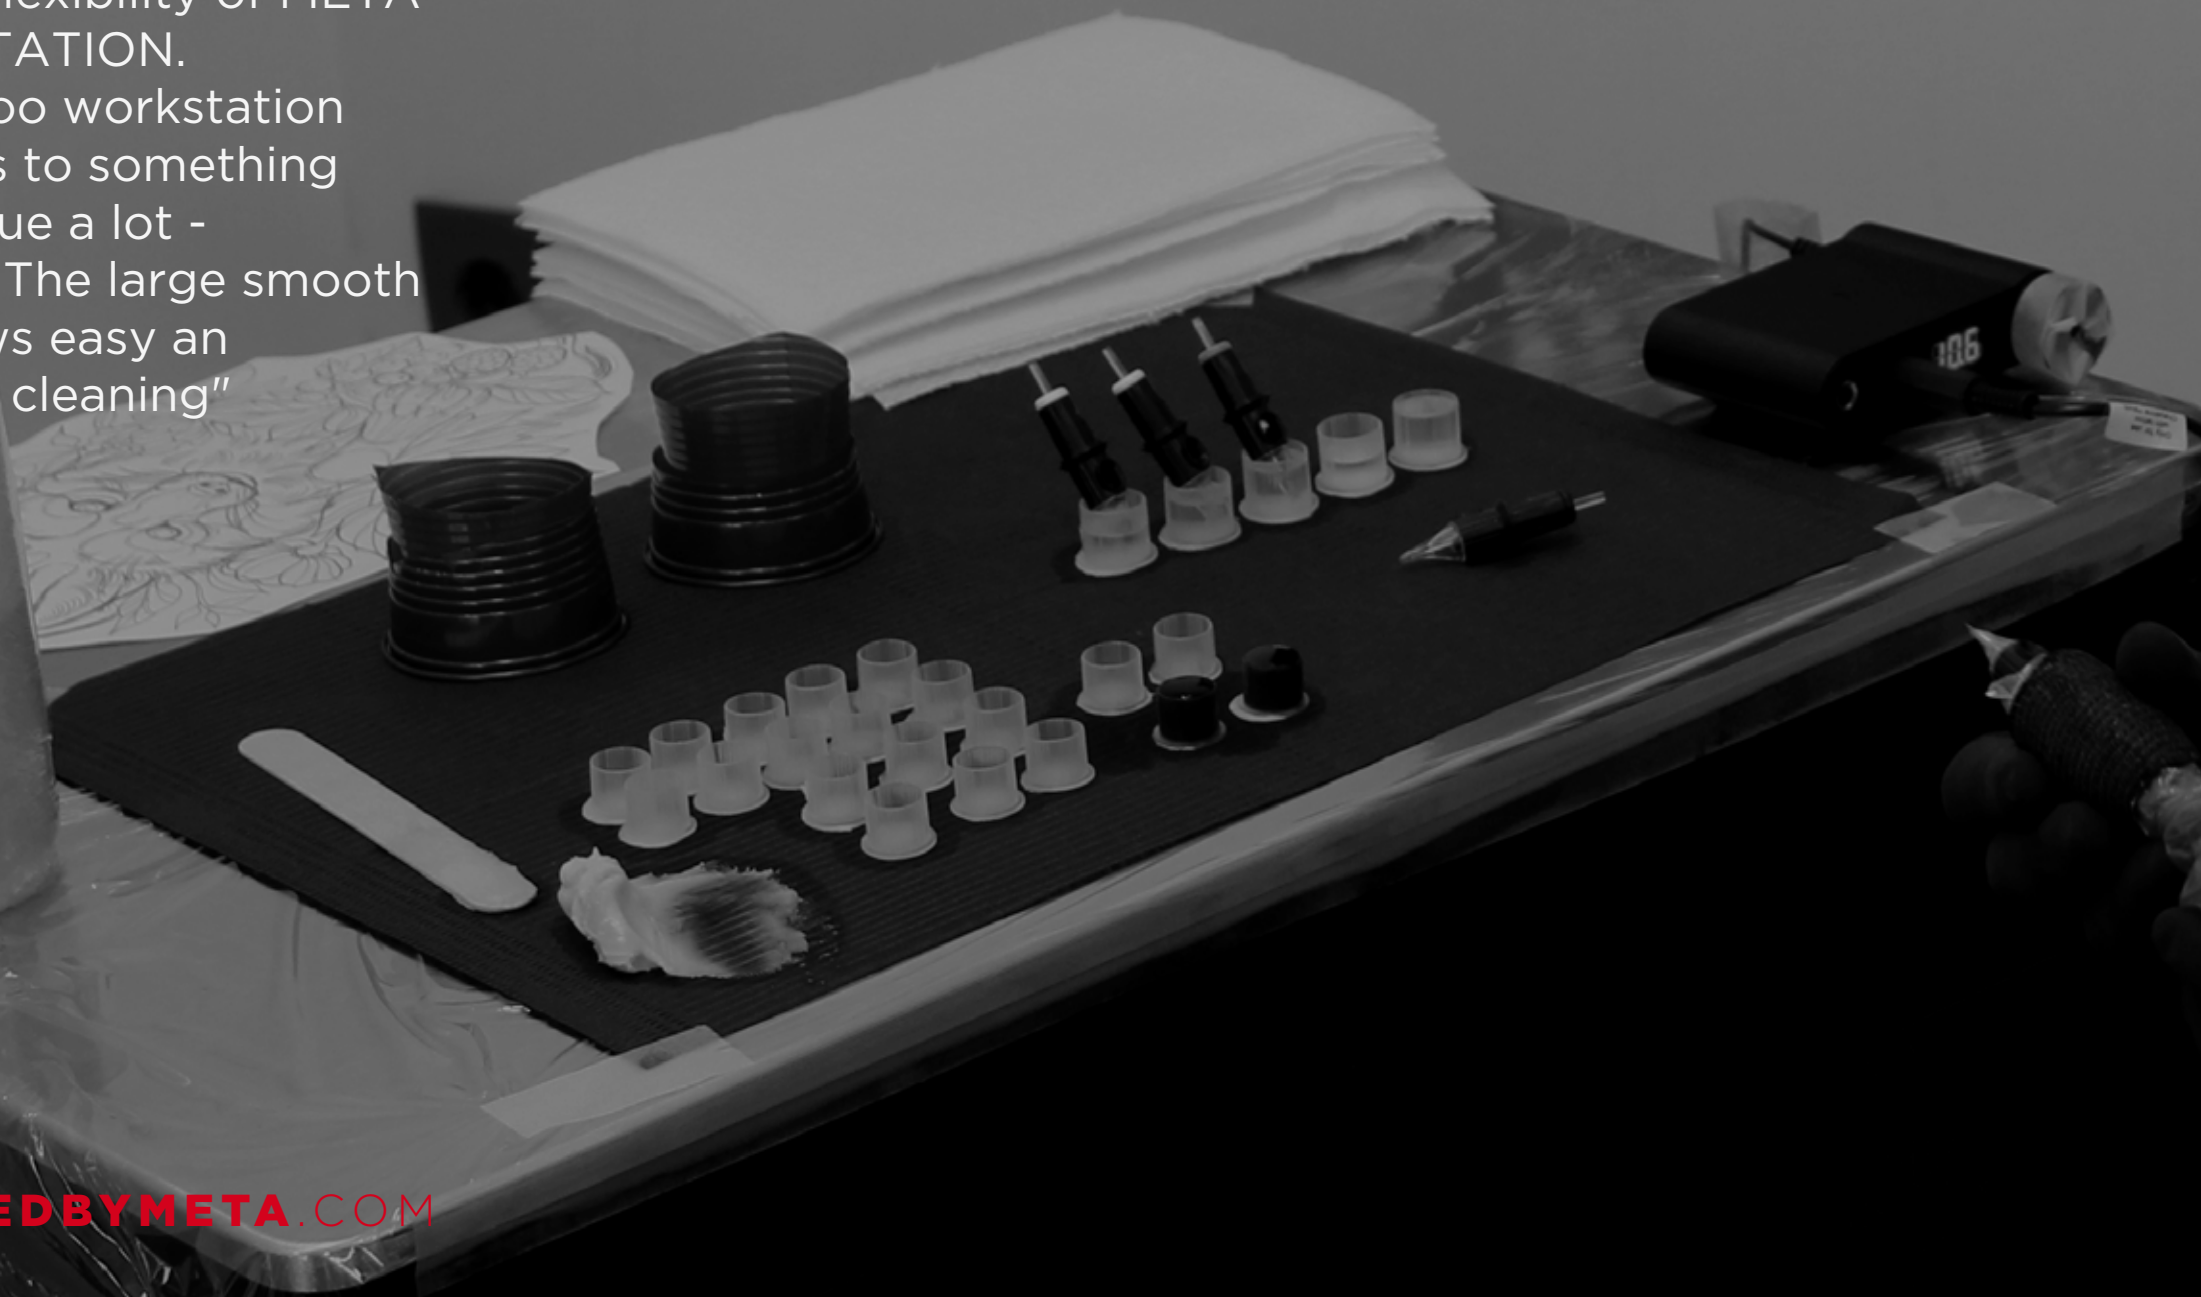

PRODUCT OVERVIEW

PRODUCT SPECS

Made out of the ultimate Steel DC01. 60 KG of pure durability. So compact that fits every tattoo studio and pushes the boundaries of your limits.

680 mm

509 mm

695 mm

50% MORE SPACE